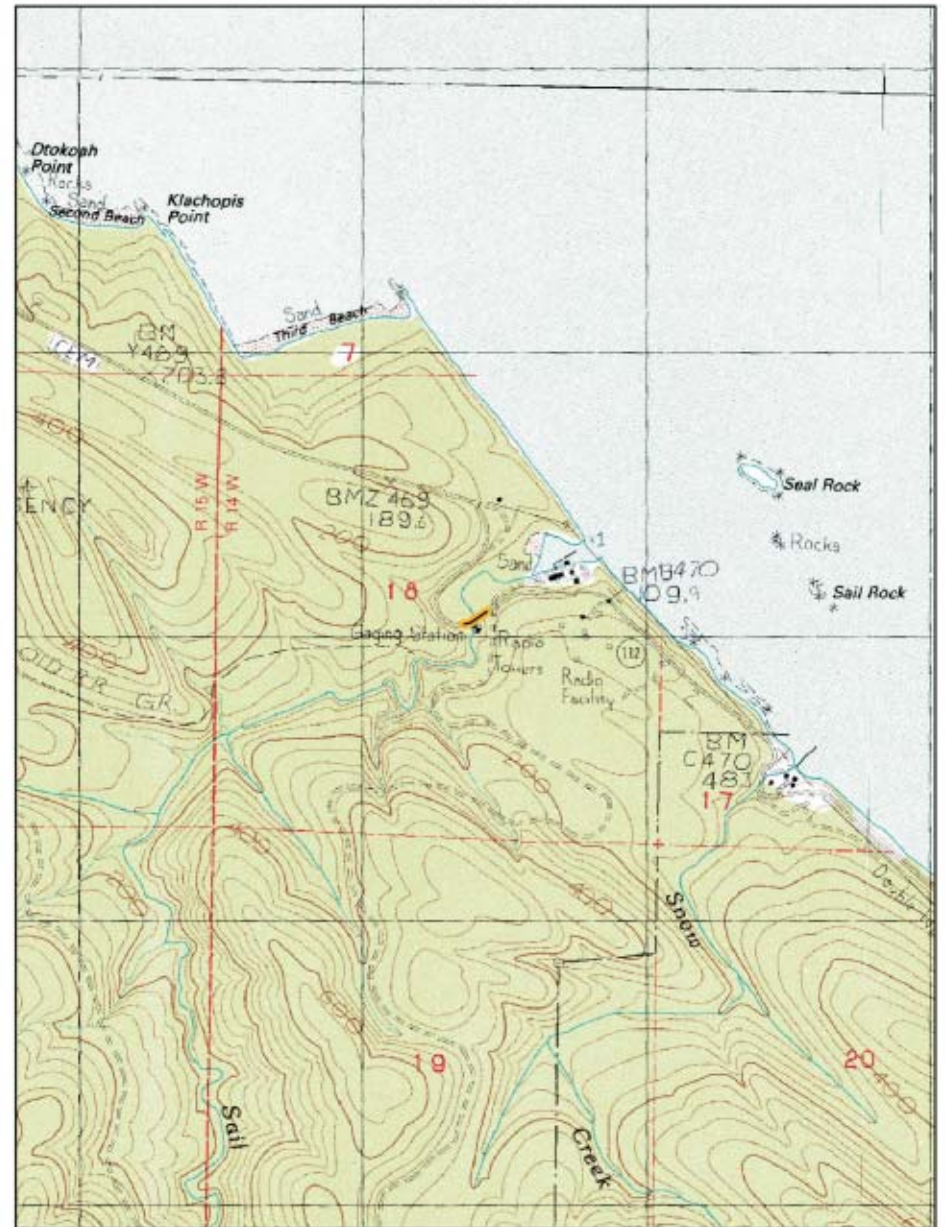

Waatch River

Sail River

Basemap: 7.5 minute USGS topographic quadrangles
Note: While the table locations are correct the map locations are still being confirmed.