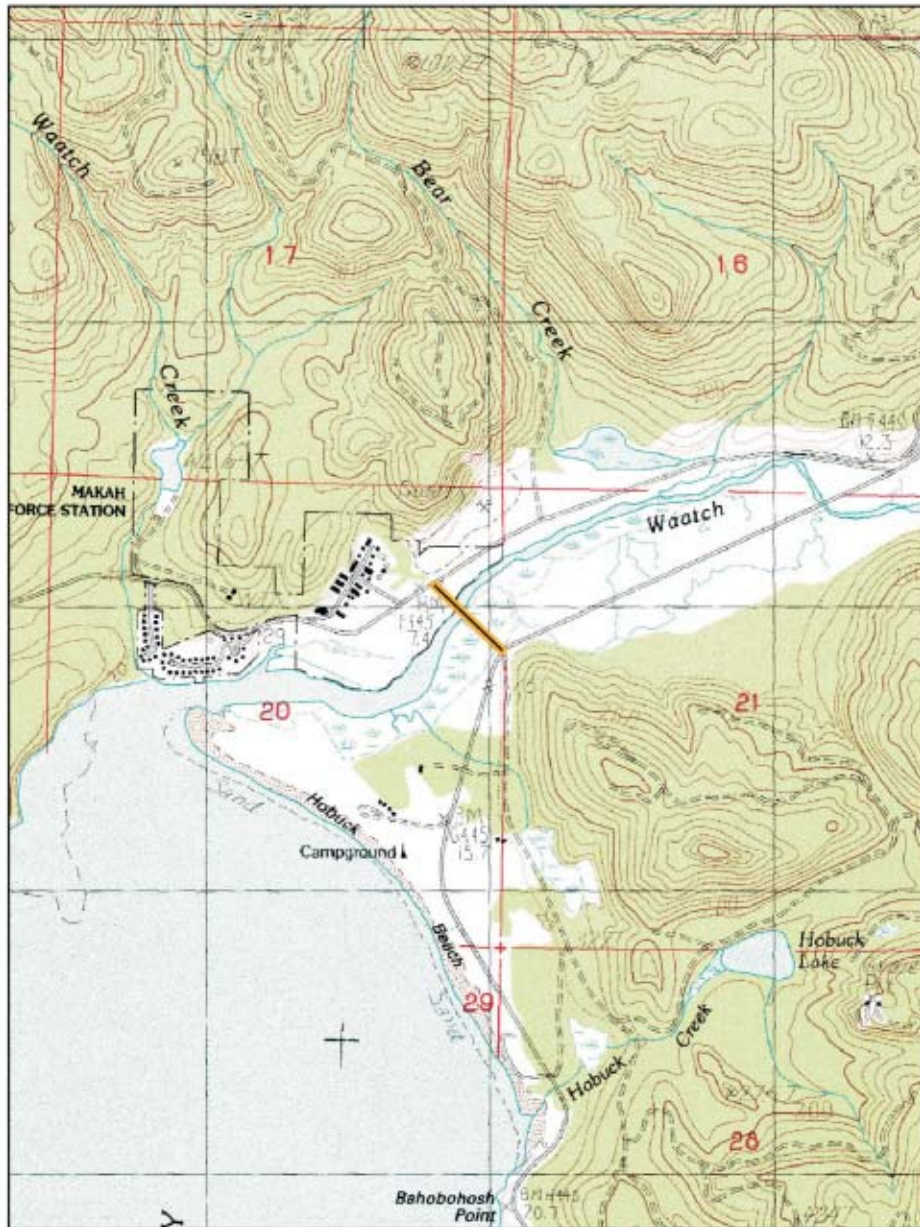

Waatch River

Sail River

Basemap: 7.5 minute USGS topographic quadrangles
Note: While the table locations are correct the map locations are still being confirmed.