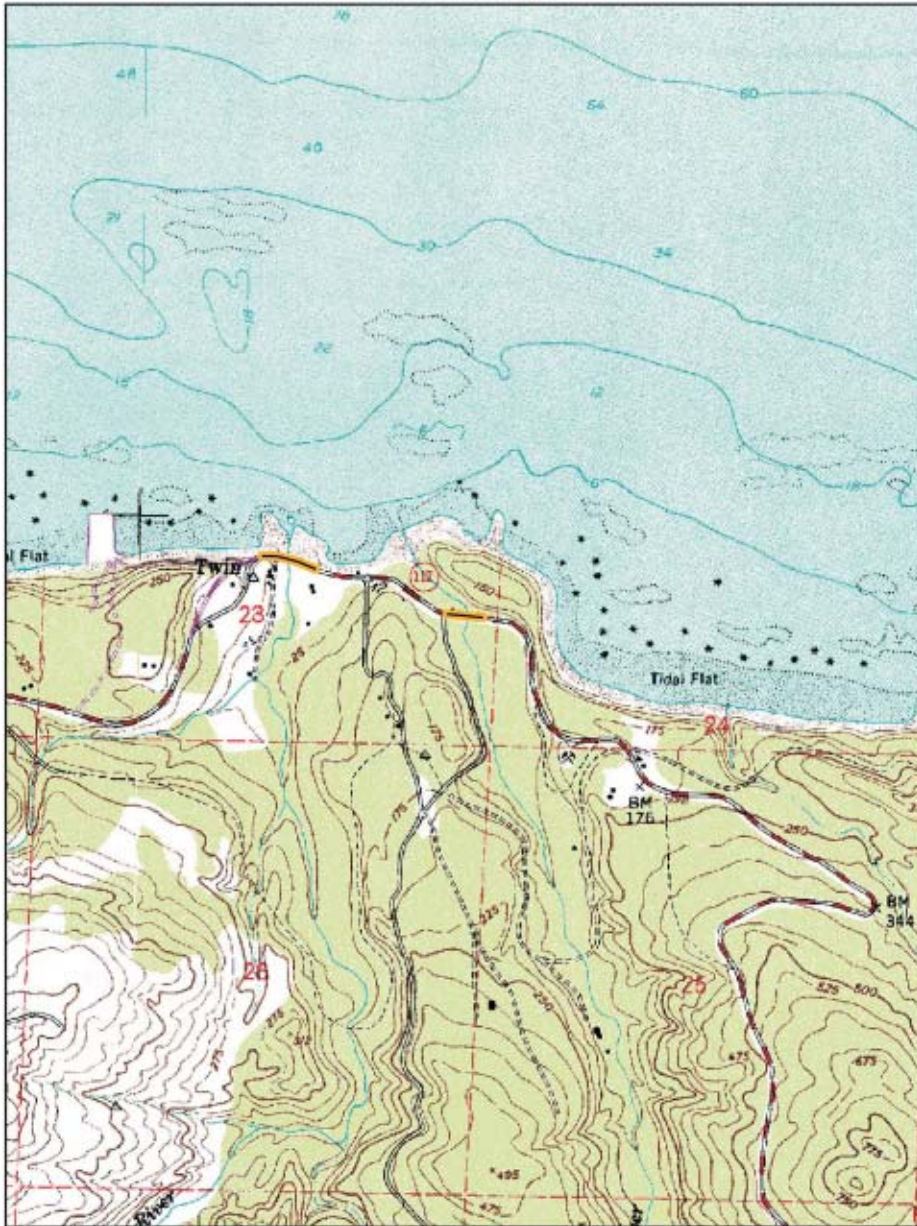

East Twin River

West Twin River

Basemap: 7.5 minute USGS topographic quadrangles
Note: While the table locations are correct the map locations are still being confirmed.