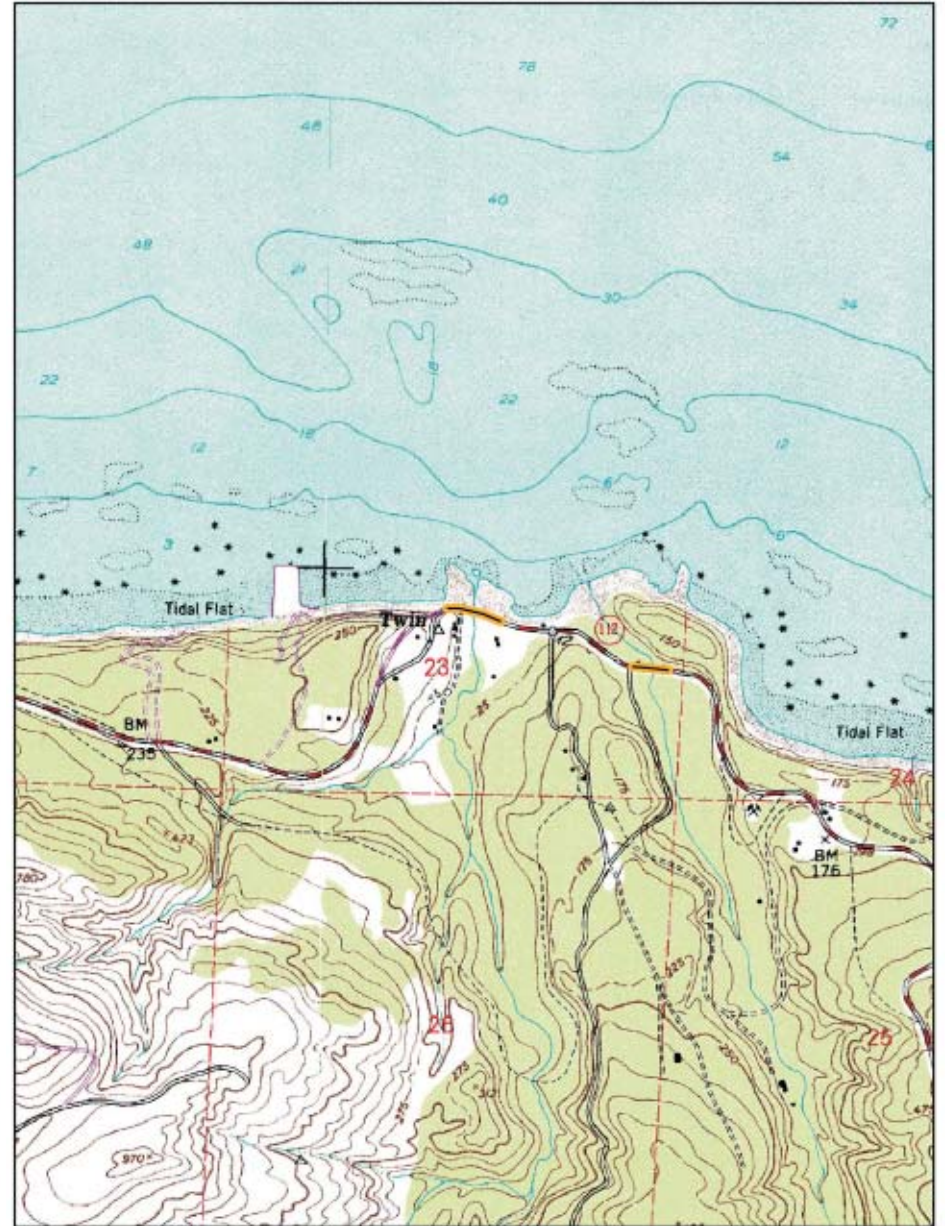

East Twin River

West Twin River

Basemap: 7.5 minute USGS topographic quadrangles
Note: While the table locations are correct the map locations are still being confirmed.