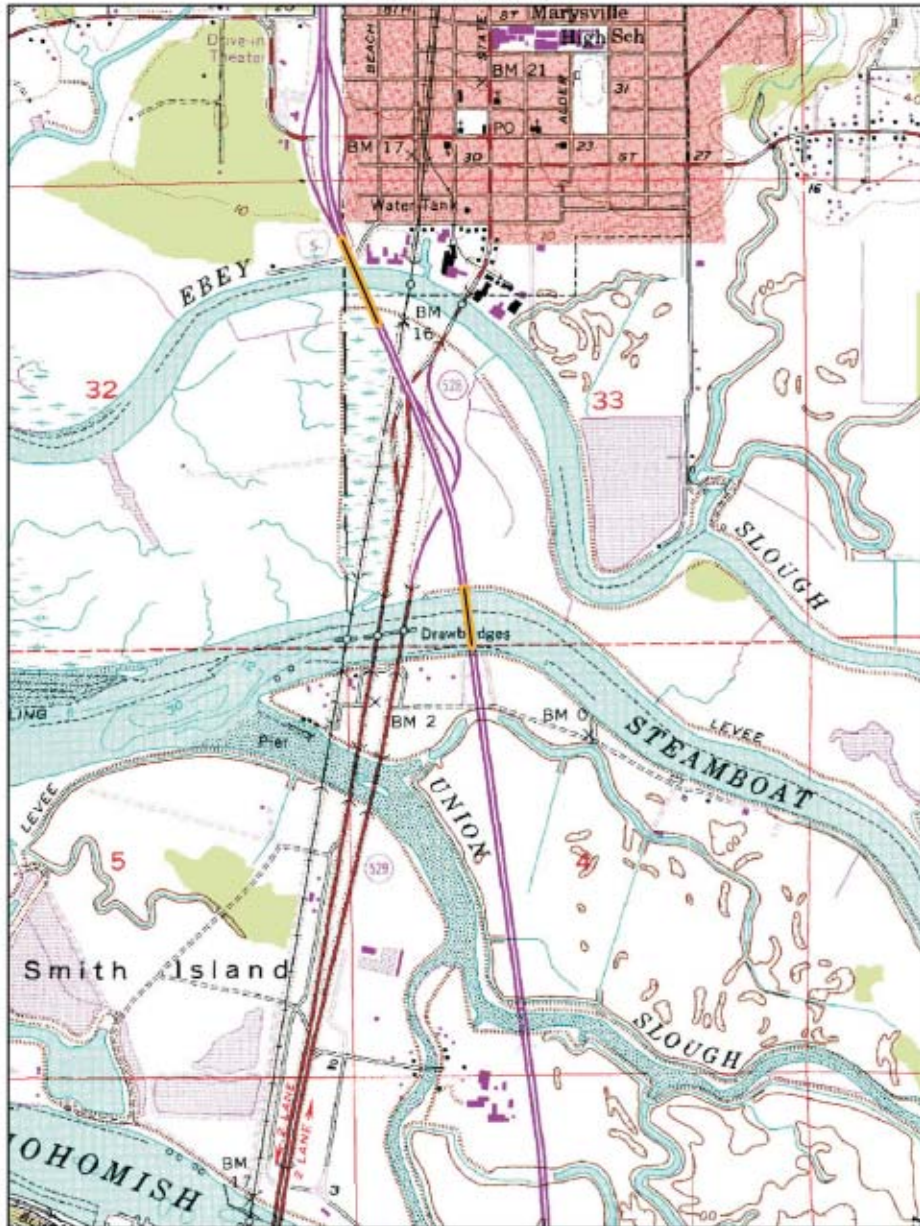

Steamboat Slough

Sooes River

Basemap: 7.5 minute USGS topographic quadrangles
Note: While the table locations are correct the map locations are still being confirmed.