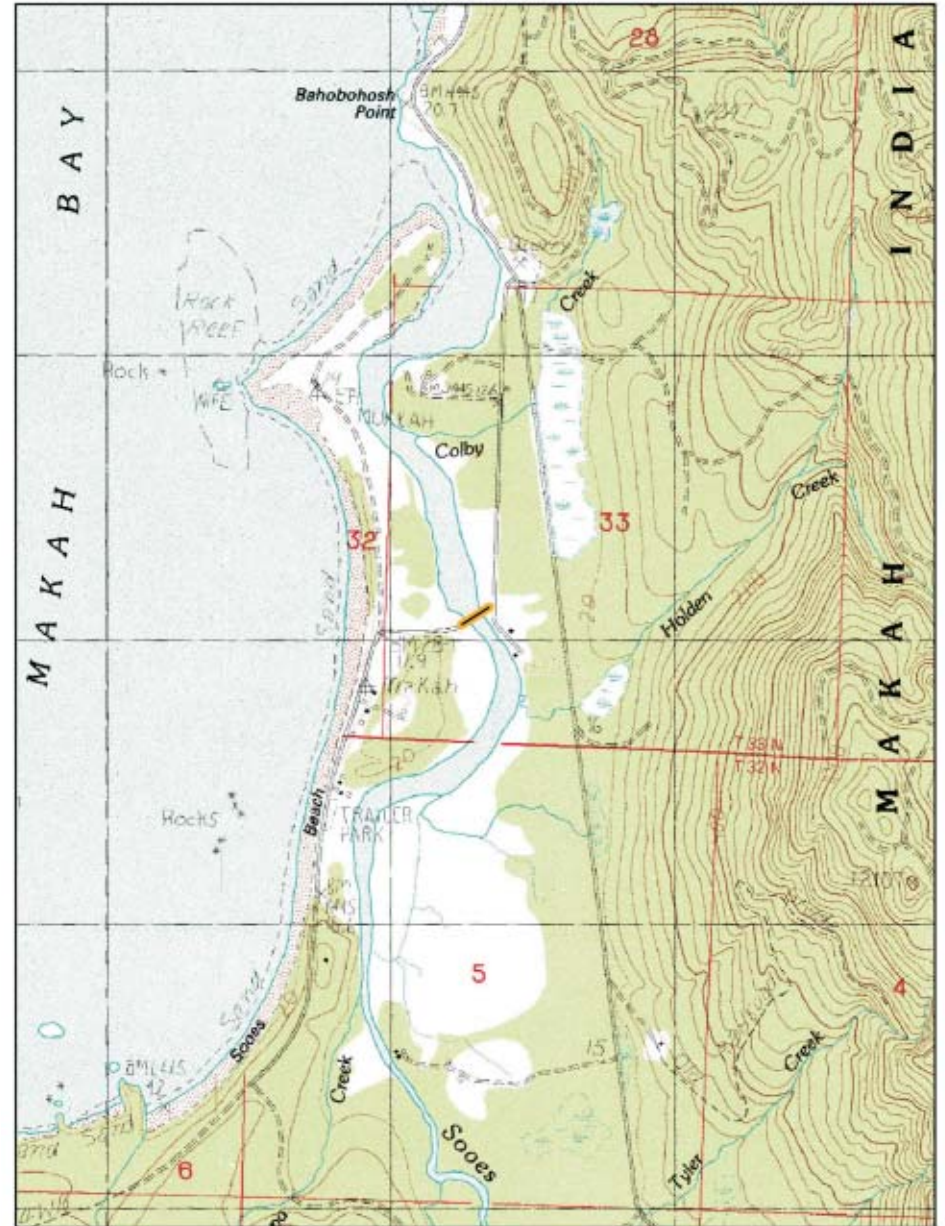

Steamboat Slough

Sooes River

Basemap: 7.5 minute USGS topographic quadrangles
Note: While the table locations are correct the map locations are still being confirmed.