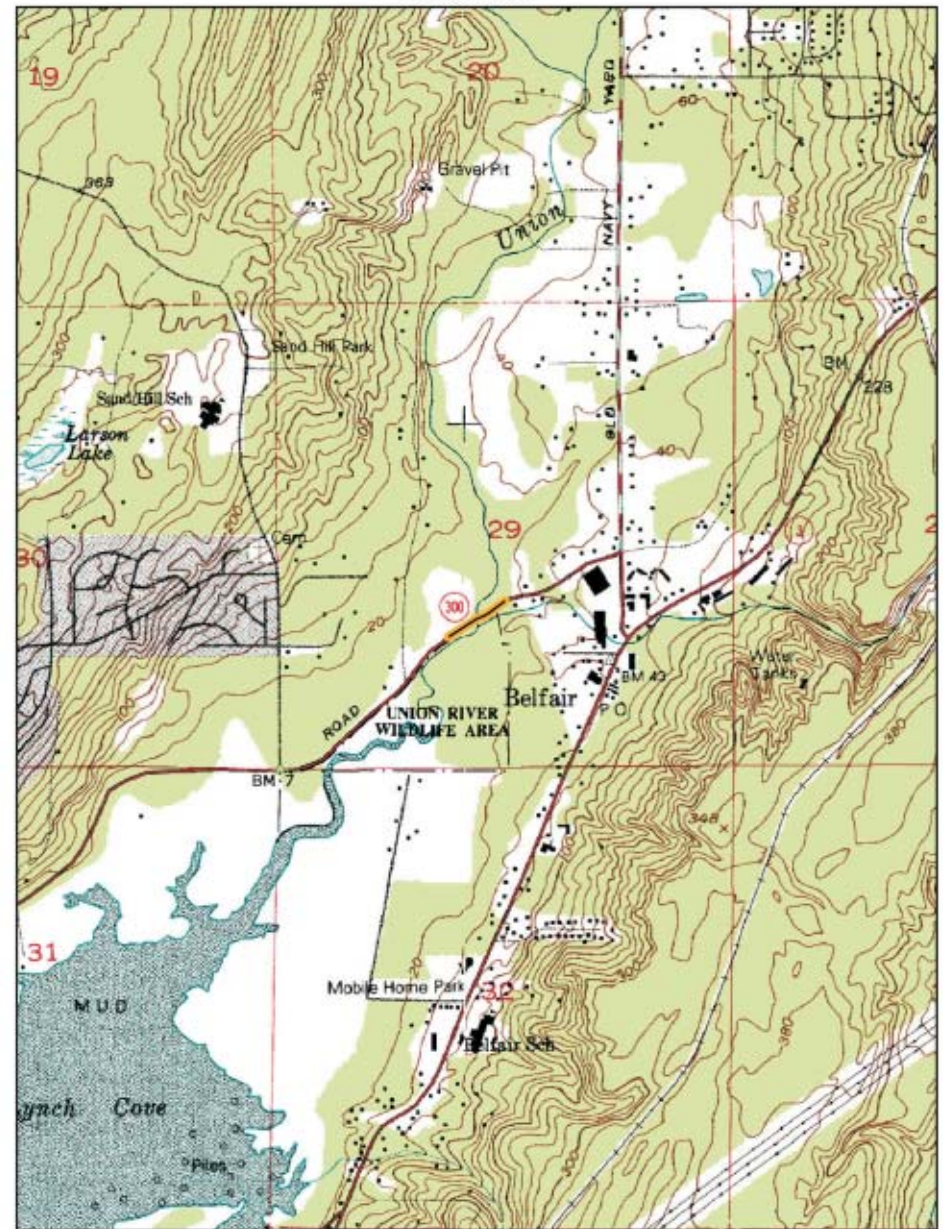

Skokomish River, South Fork

Union River

Basemap: 7.5 minute USGS topographic quadrangles
Note: While the table locations are correct the map locations are still being confirmed.