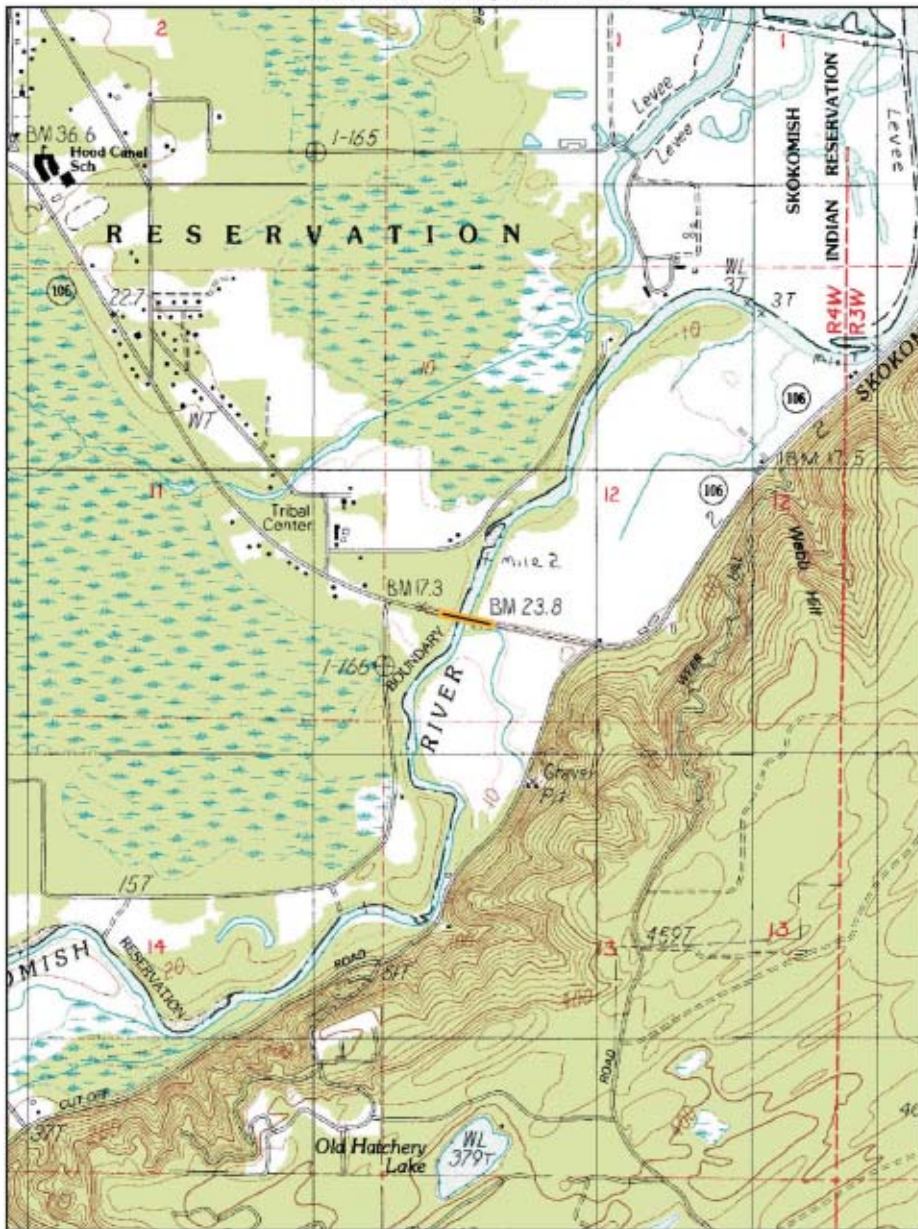

Skokomish River, South Fork

Union River

Basemap: 7.5 minute USGS topographic quadrangles
Note: While the table locations are correct the map locations are still being confirmed.