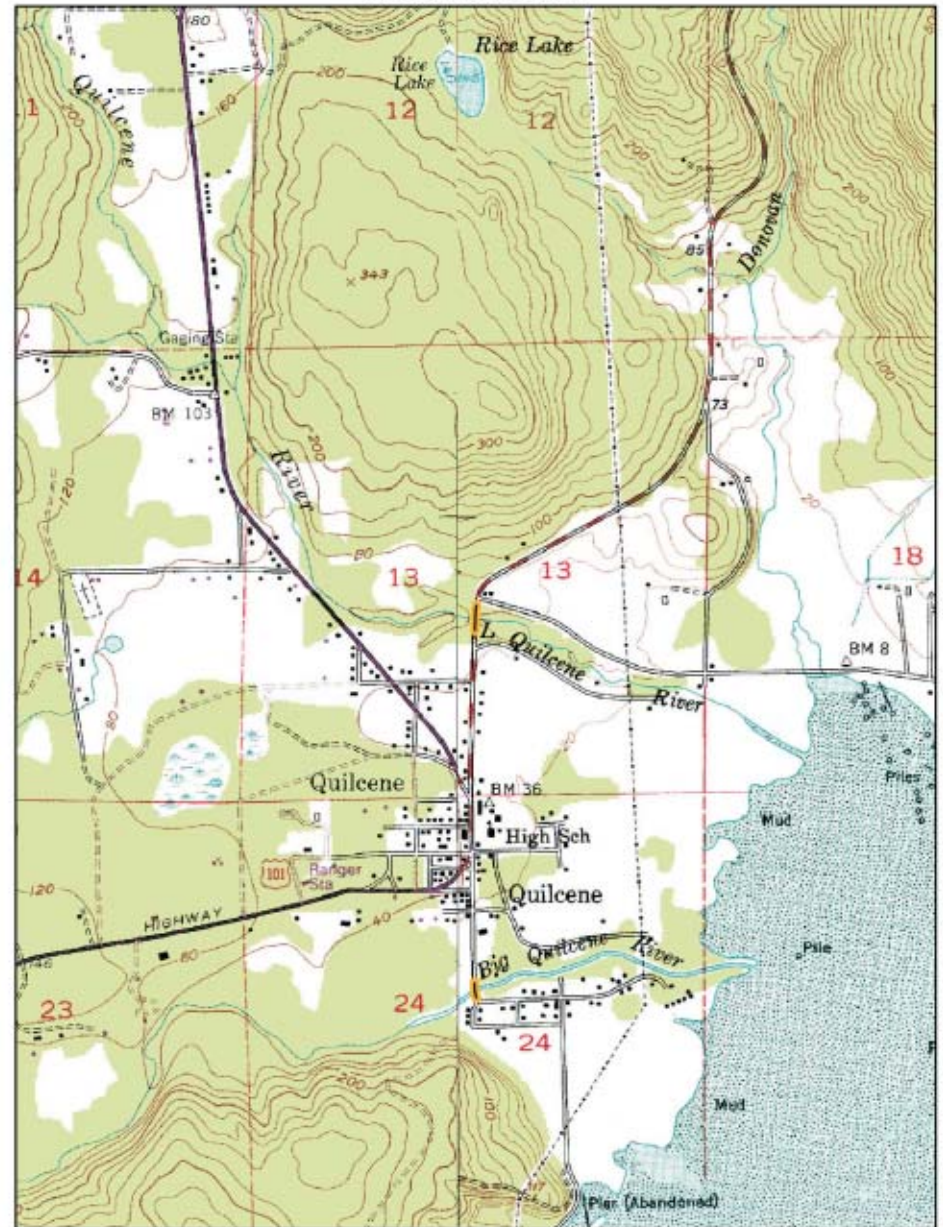

Big Quilcene River

Little Quilcene River

Basemap: 7.5 minute USGS topographic quadrangles  
Note: While the table locations are correct the map locations are still being confirmed.