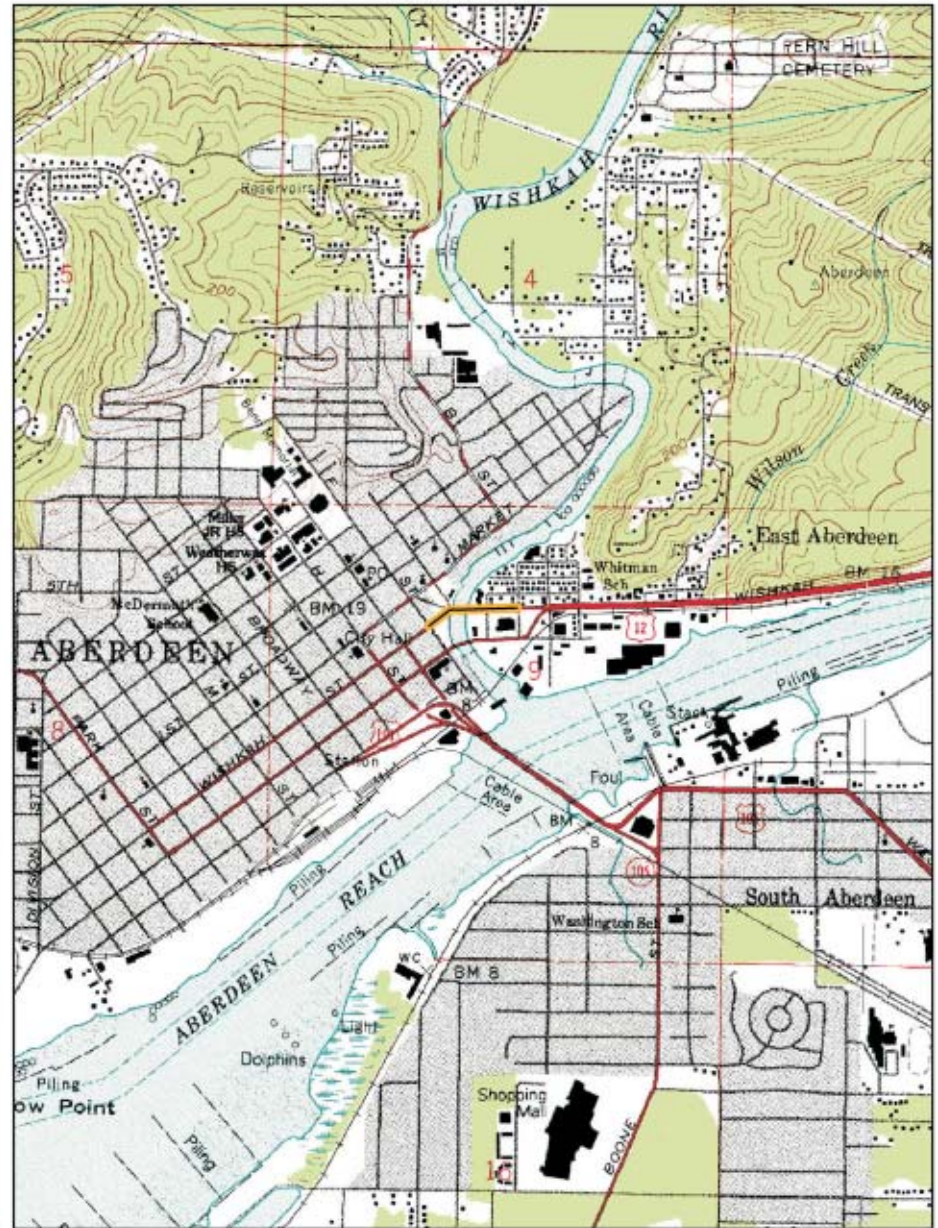

Hoquiam River

Wishkah River

Basemap: 7.5 minute USGS topographic quadrangles
Note: While the table locations are correct the map locations are still being confirmed.