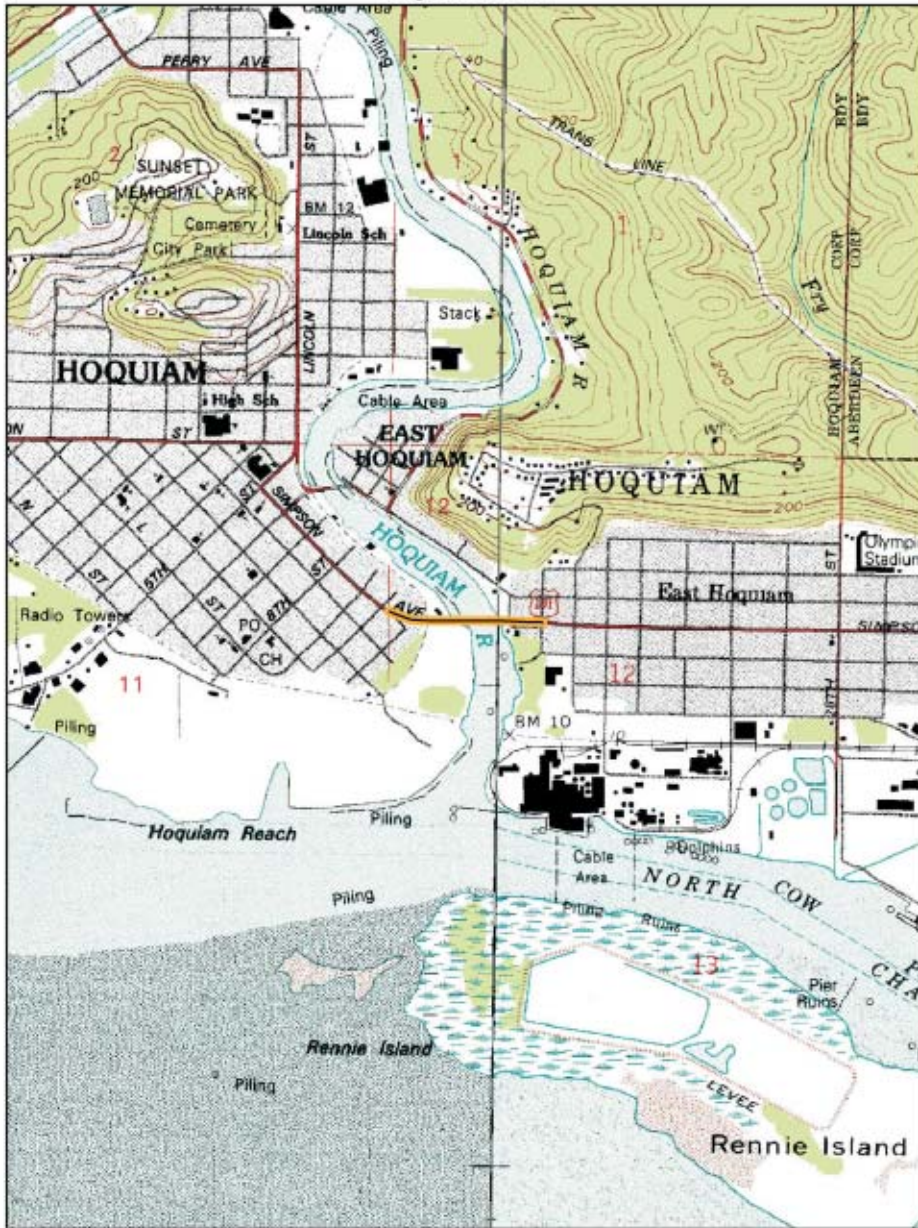

Hoquiam River

Wishkah River

Basemap: 7.5 minute USGS topographic quadrangles
Note: While the table locations are correct the map locations are still being confirmed.