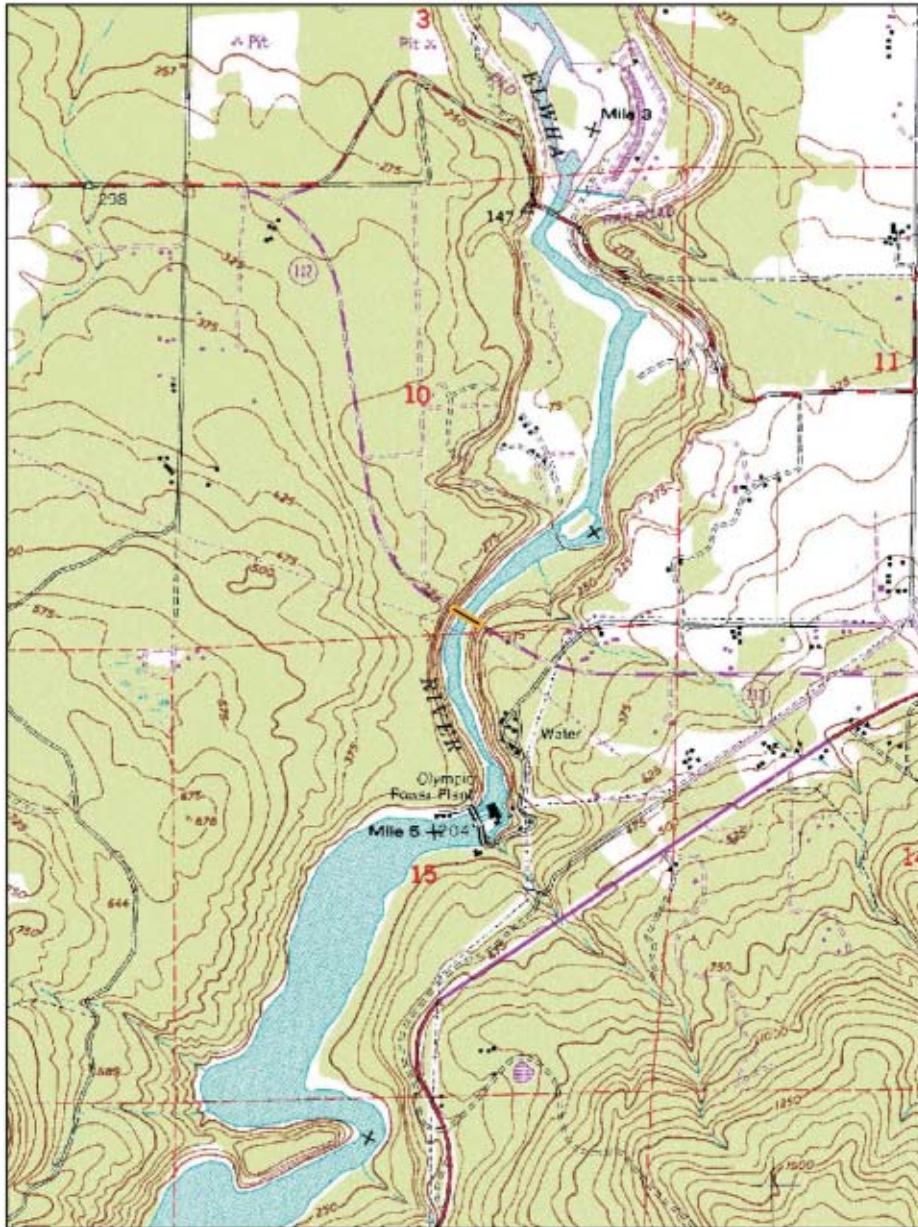

Elwha River

Salt River

Basemap: 7.5 minute USGS topographic quadrangles
Note: While the table locations are correct the map locations are still being confirmed.