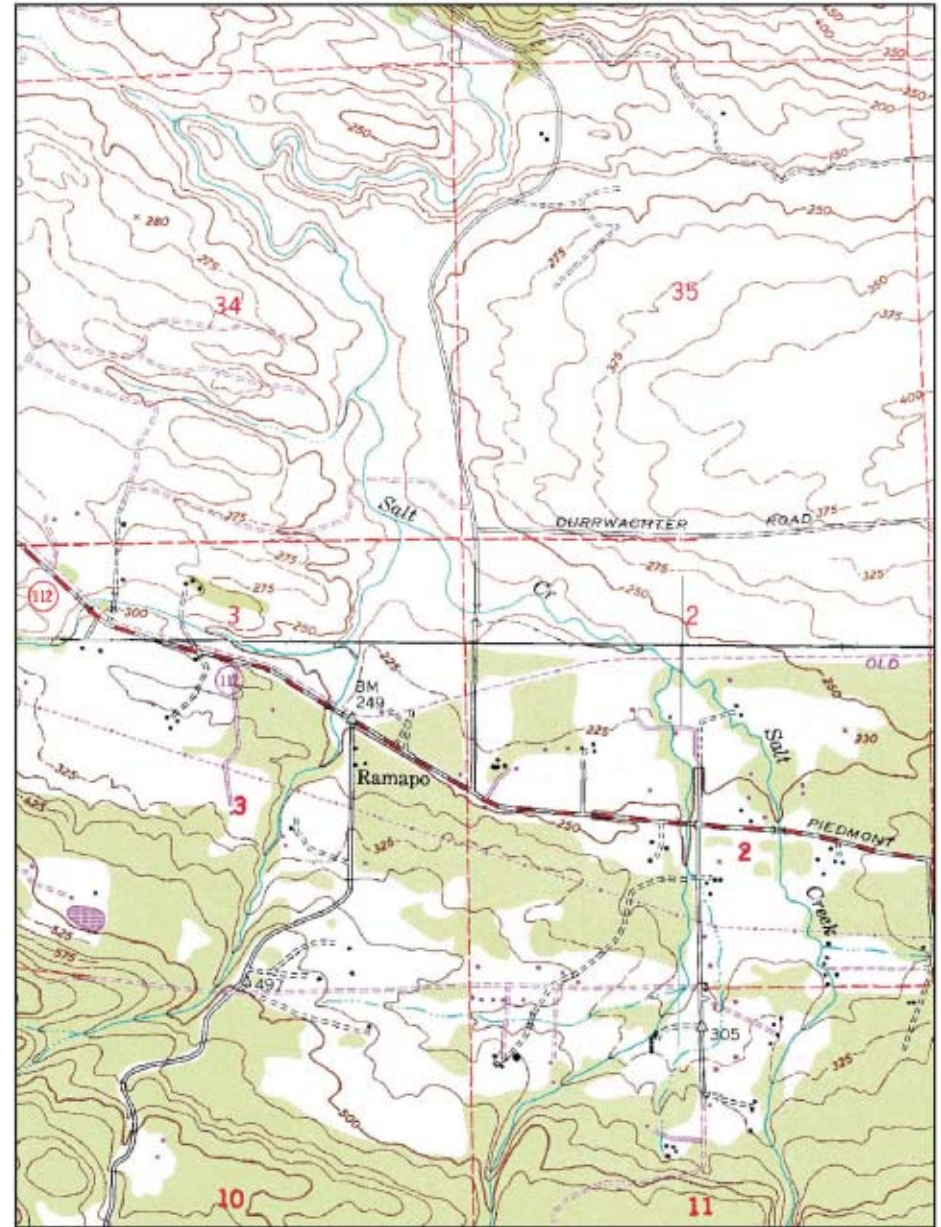

Elwha River

Salt River

Basemap: 7.5 minute USGS topographic quadrangles
Note: While the table locations are correct the map locations are still being confirmed.