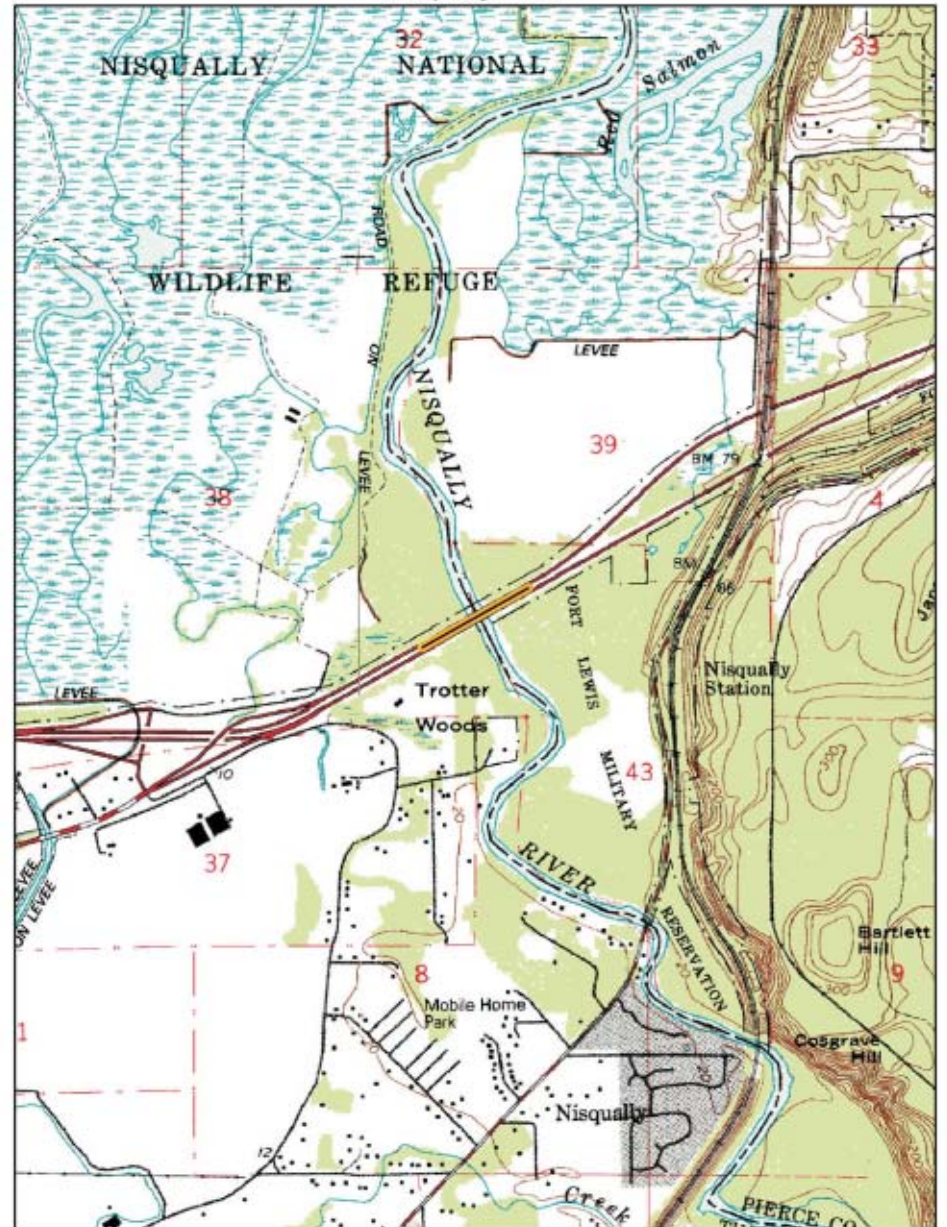

Deschutes River

Nisqually River

Basemap: 7.5 minute USGS topographic quadrangles
Note: While the table locations are correct the map locations are still being confirmed.