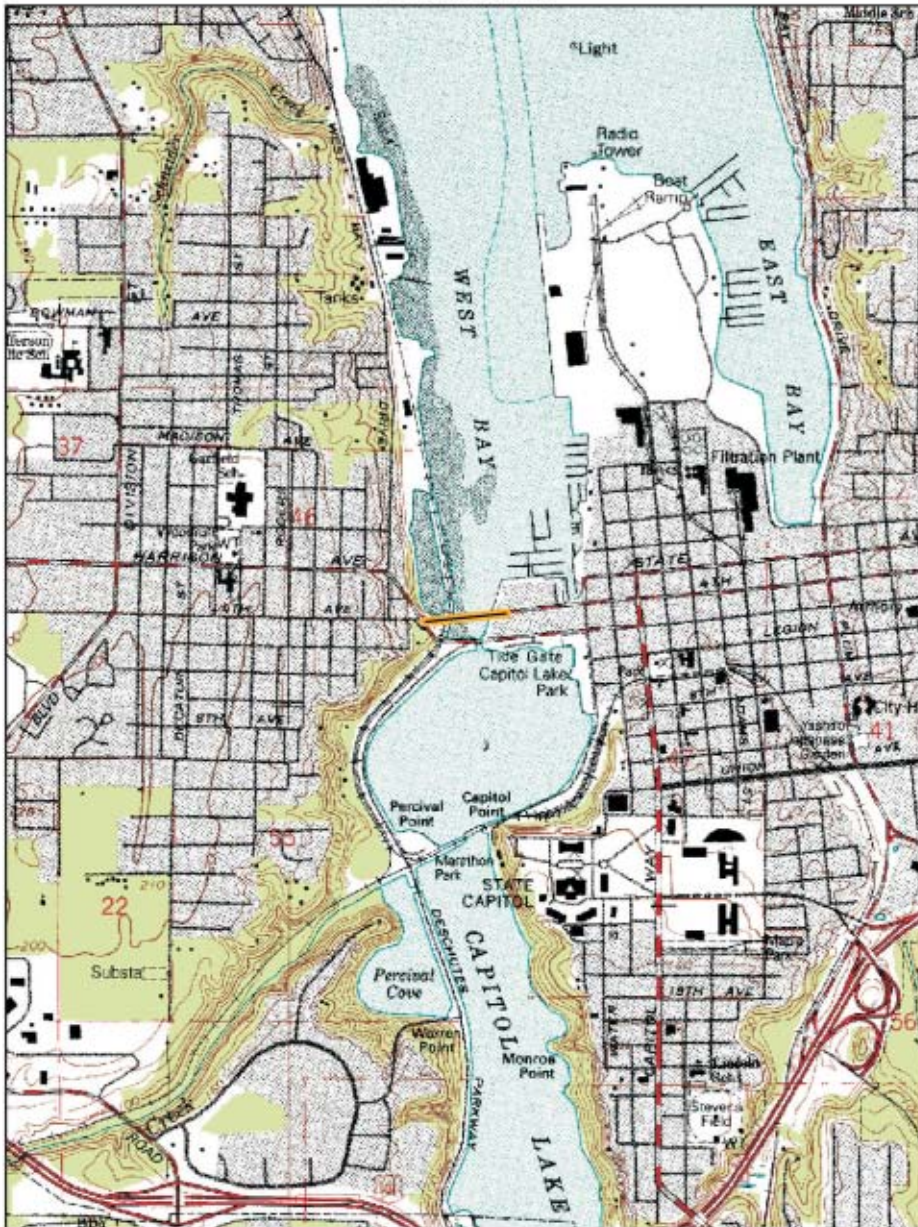

Deschutes River

Nisqually River

Basemap: 7.5 minute USGS topographic quadrangles
Note: While the table locations are correct the map locations are still being confirmed.