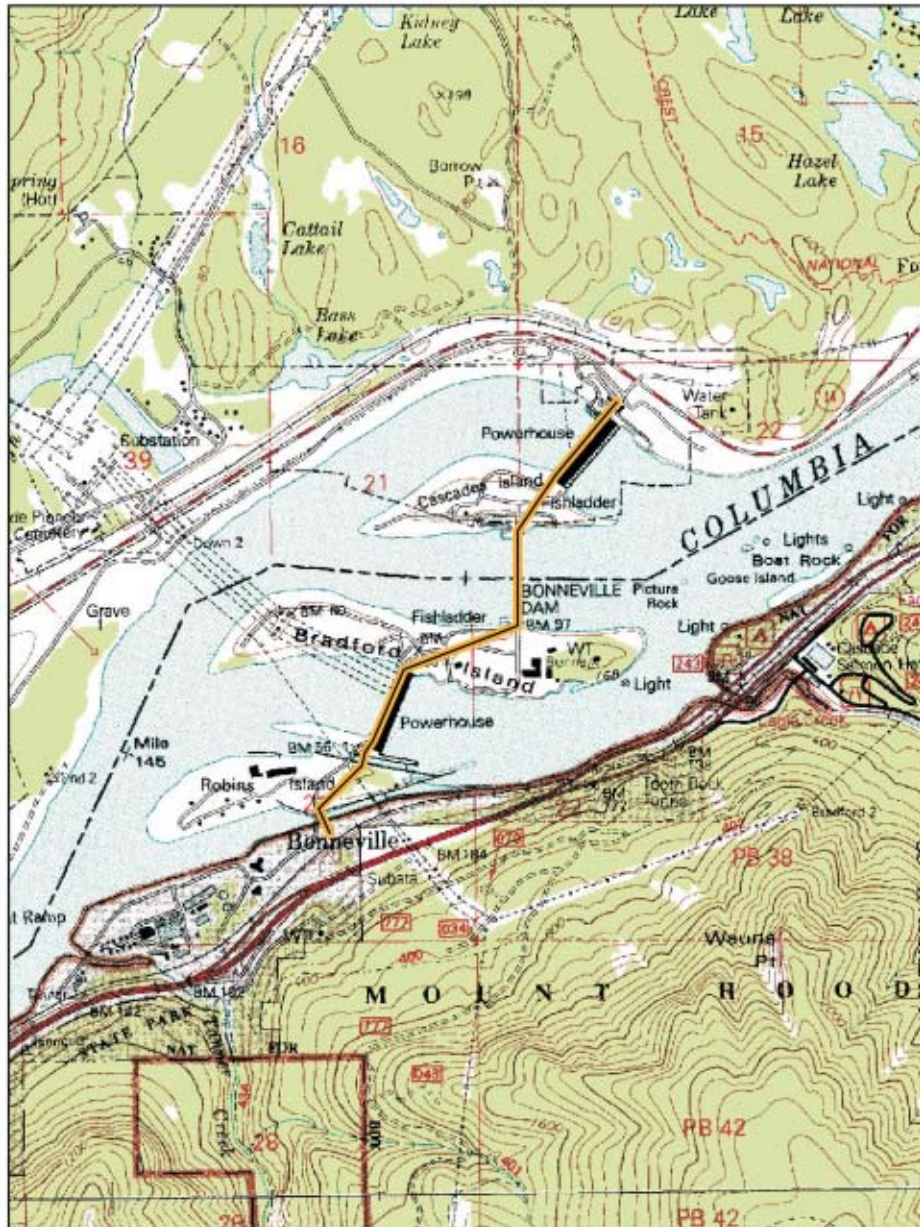

Columbia River

Columbia River: Washougal River

Basemap: 7.5 minute USGS topographic quadrangles
Note: While the table locations are correct the map locations are still being confirmed.