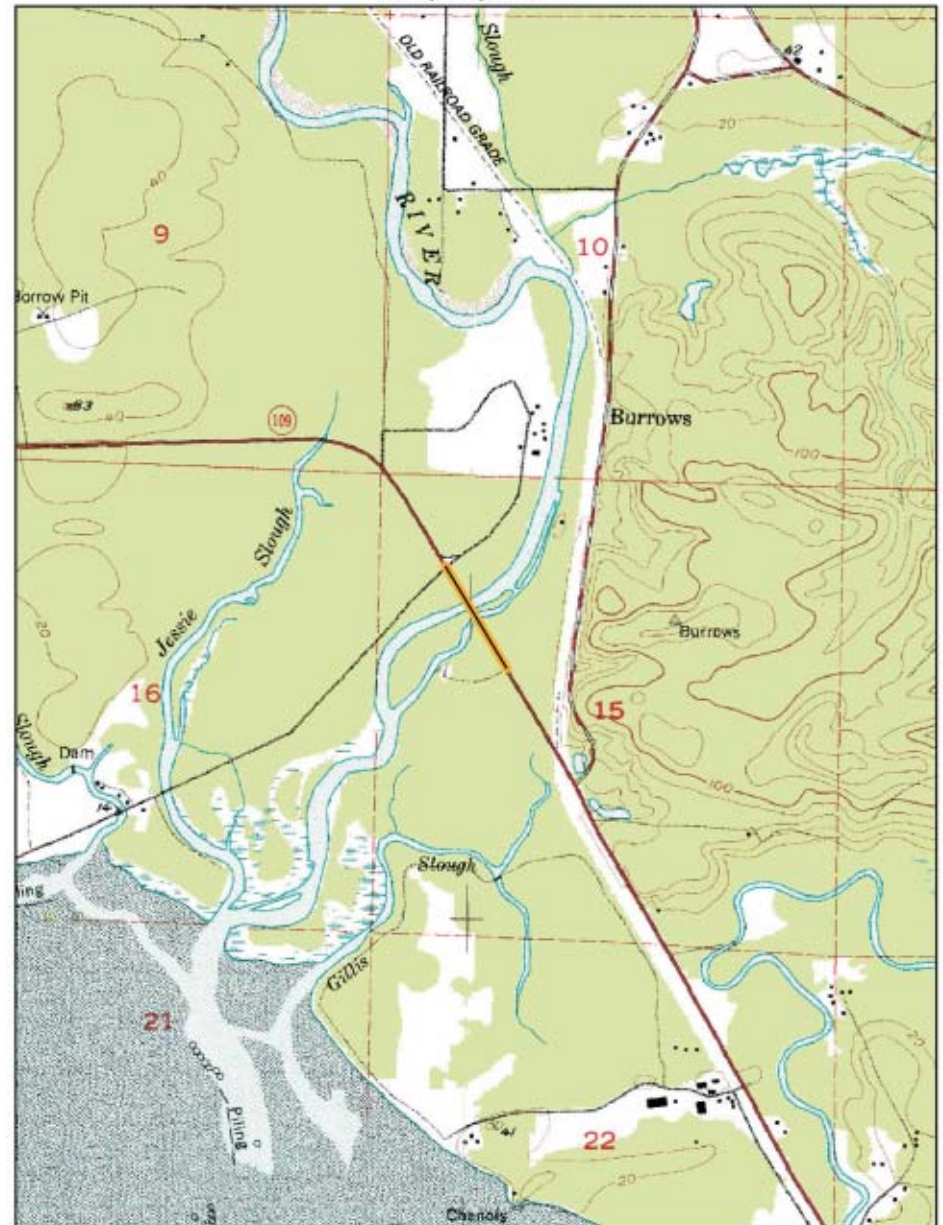

Chehalis River

Humtulpils River

Basemap: 7.5 minute USGS topographic quadrangles
Note: While the table locations are correct the map locations are still being confirmed.