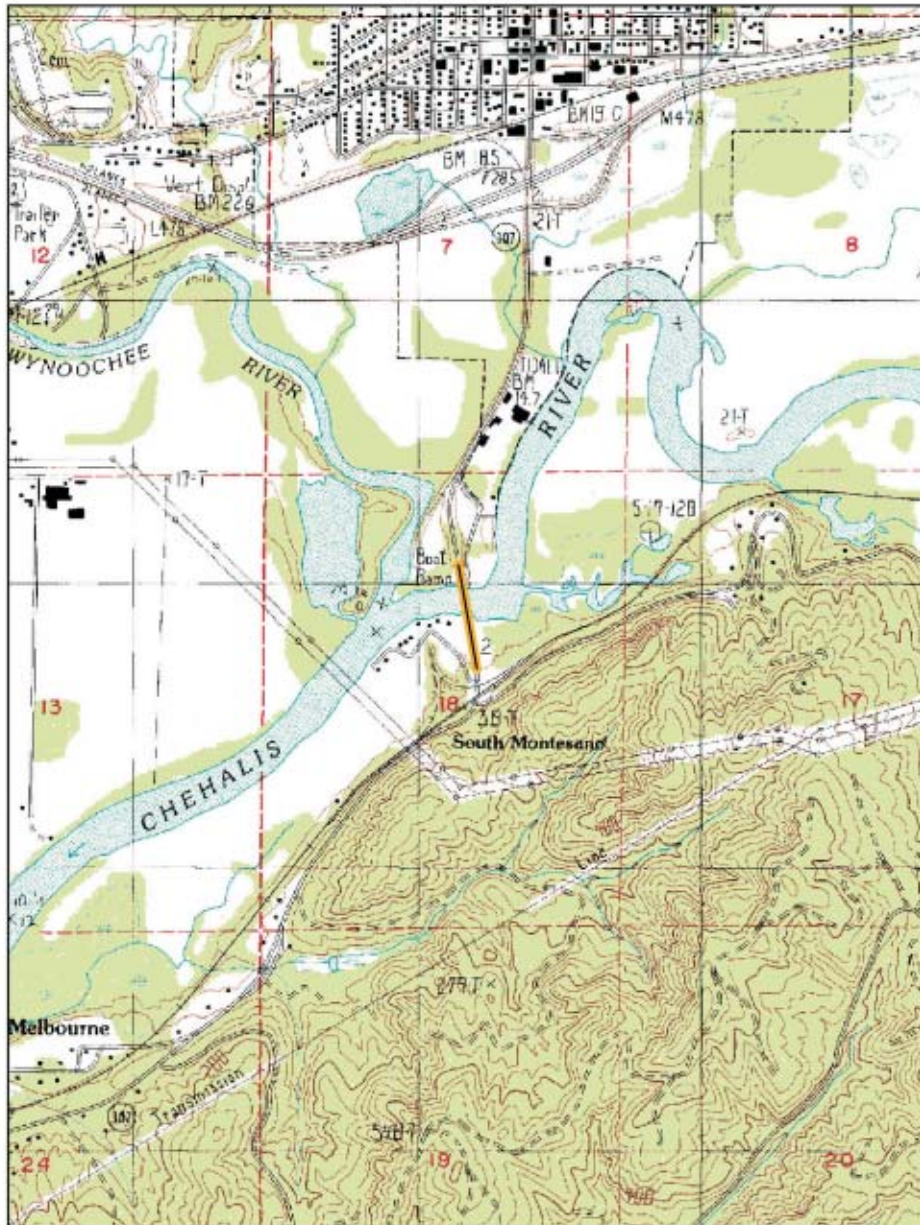

Chehalis River

Humtulpils River

Basemap: 7.5 minute USGS topographic quadrangles
Note: While the table locations are correct the map locations are still being confirmed.