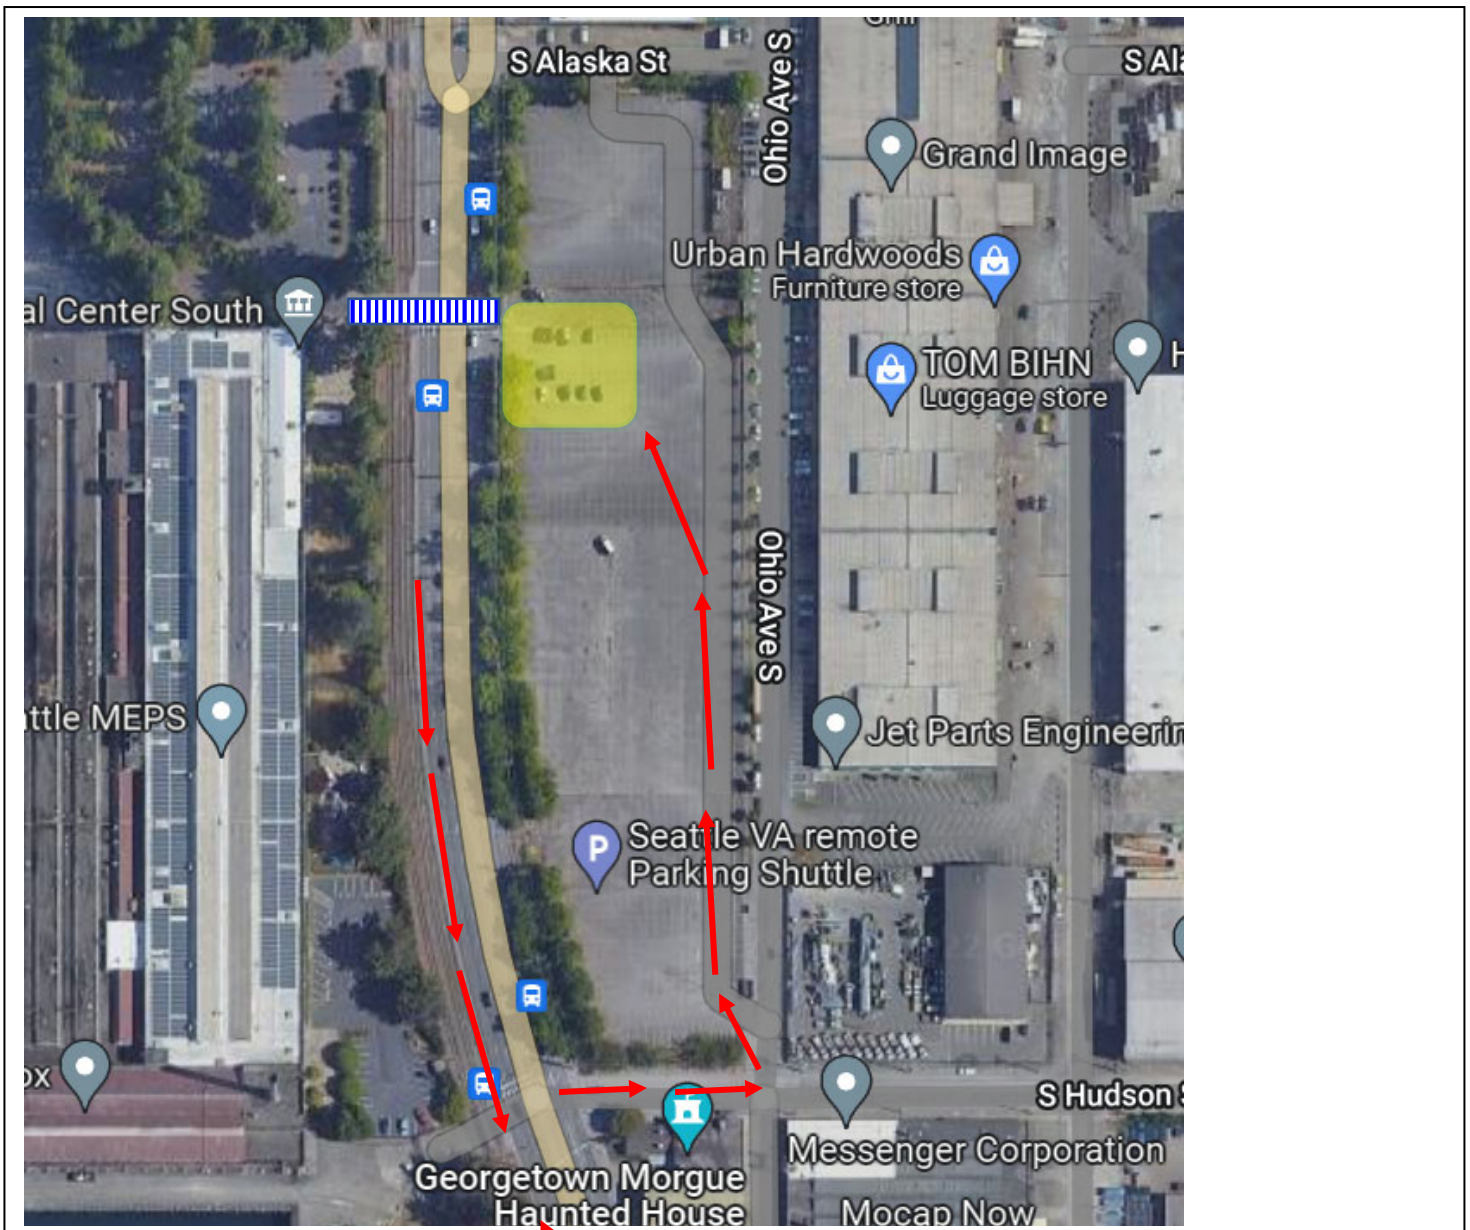

Northwest Area Planning Summit

Parking Directions – Fed Center South Building

Parking directly in front of the Fed Center South Building entrance is for handicapped only.

Parking for the Planning Summit attendees is located across Marginal Way to the East (yellow square on map).

Parking Directions:

Turn east onto S Hudson Street (at Georgetown Morgue Haunted House),

Turn left (north) onto Ohio Avenue and bear left to enter the large Fed Center South parking lot,

Travel north through parking lot, park near crosswalk, cross Marginal Way to Fed Center South Building Entrance.

 Recommended Parking Area  Parking Route  Crosswalk to Fed Center South Entrance